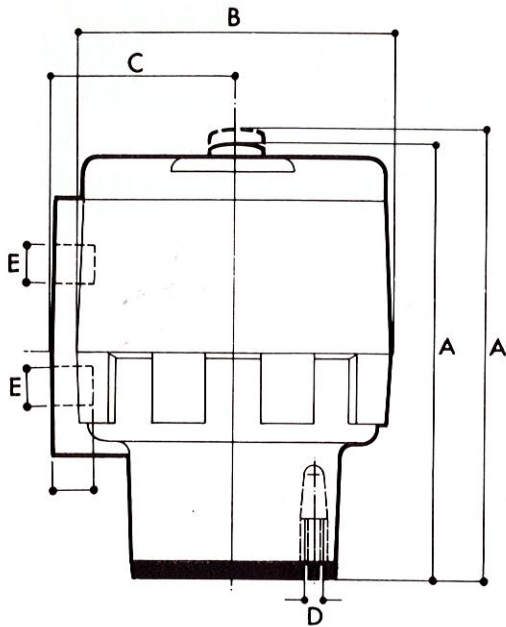

**Dimensions, Weights
Saunair EC Actuators**

Dimensions (mm)

Valve Size DN	A		B	C	D (thread)	E Air
	Open	Closed				
8	78	73	58	33	M4 x 2 OFF	1/8" BSP
10	88	82	71	38	M4 x 2 OFF	1/8" BSP
15	101	95	71	38	M5 x 4 OFF	1/8" BSP
20	140	133	103	53	M6 x 4 OFF	1/8" BSP
25	148	138	103	53	M8 x 4 OFF	1/8" BSP
40	204	187	153	78	M10 x 4 OFF	1/8" BSP
50	217	193	153	78	M10 x 4 OFF	1/8" BSP

Actuator Weights (Kg)

Valve Size DN	8			10			15			20			25		
	Closed	Open	Double	Closed	Open	Double	Closed	Open	Double	Closed	Open	Double	Closed	Open	Double
Weight Kg	0.25	0.22	0.21	0.42	0.35	0.34	0.45	0.38	0.37	1.20	1.00	0.90	1.29	1.10	1.00
Mode	40			50											
Weight Kg	4.0	2.7	2.5	4.3	3.0	2.8									